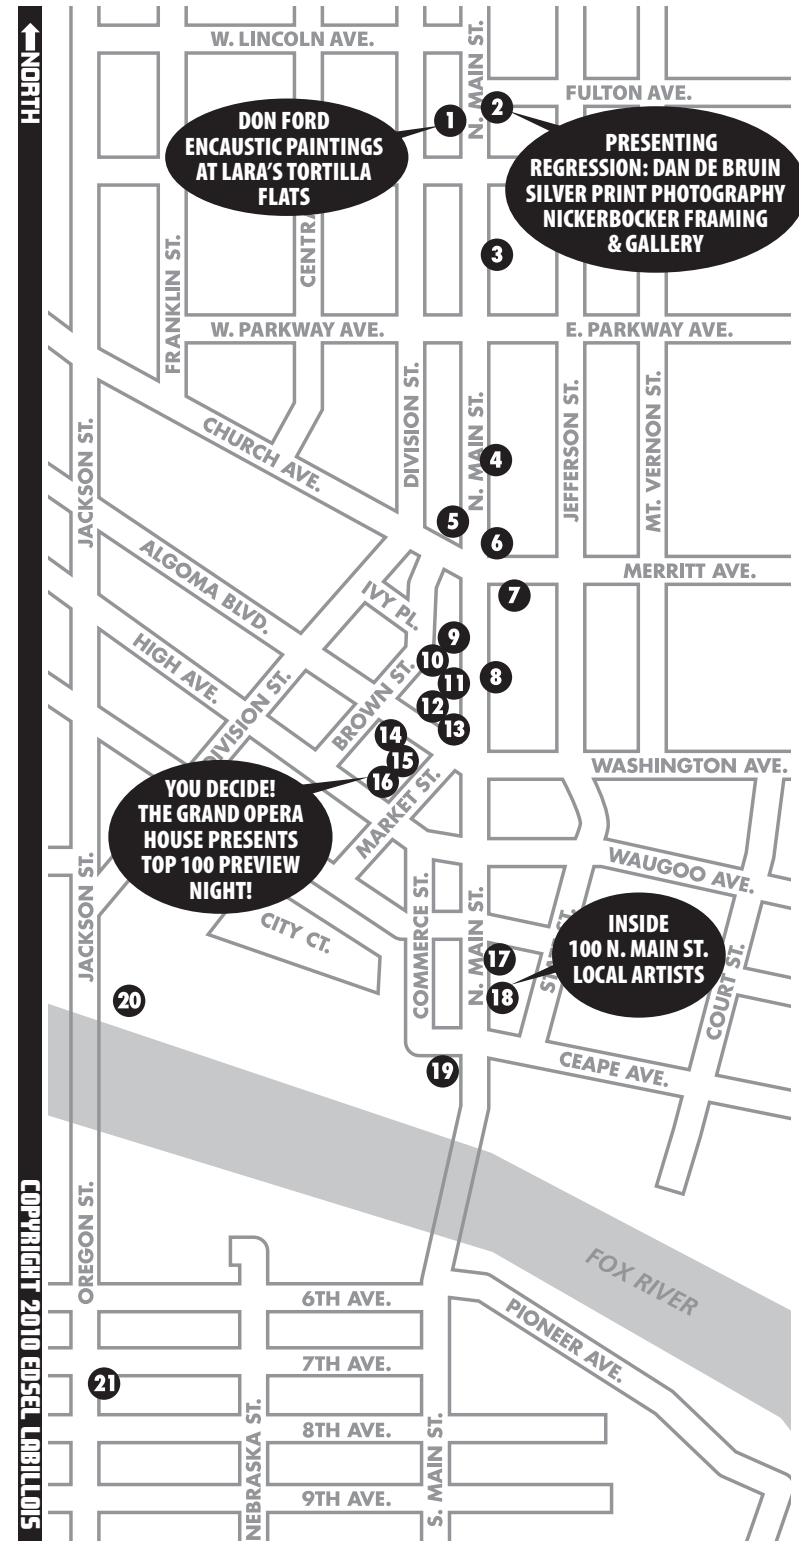

**3 PEDESTRIAN ARTS**

Handmade, Antique and Collectible Clocks  
664 N. Main St. • 231.9790

**4 PEABODY'S ALE HOUSE**

Open for Gallery Walk  
544 N. Main St. • 230.1110

**5 APPLE BLOSSOM BOOKS**

The Tattooed Lady: A History-Amelia Klem Osterud  
513 N. Main St. • 230.3395

Open for Gallery Walk  
107 Algoma Blvd. • 233.3004

**15 DAINTY DAISIES**

Handmade Wool Mittens - Lois Gruetzmacher  
317 Market St. • 233.6360

**16 THE GRAND OPERA HOUSE**

Top 100 Preview Night - You Decide!  
100 High Ave. • 424.2350

**17 CRANKY PAT'S PIZZA**

Featuring Leif Larson  
100 N. Main St. • 230.7287

**18 100 NORTH MAIN**

Local Artists  
100 N. Main St. • 230.7368

**19 CITY CENTER HOTEL**

The Artwork of Laura Christie  
1 N. Main St. • 232.3044

**20 BECKET'S**

Mystery Artist/Music by Common  
1 City Center • 230.3333

**21 BOTTEGA 9 LLC**

Senior Exhibition by Noah Bell  
708 Oregon St. • 470.3483